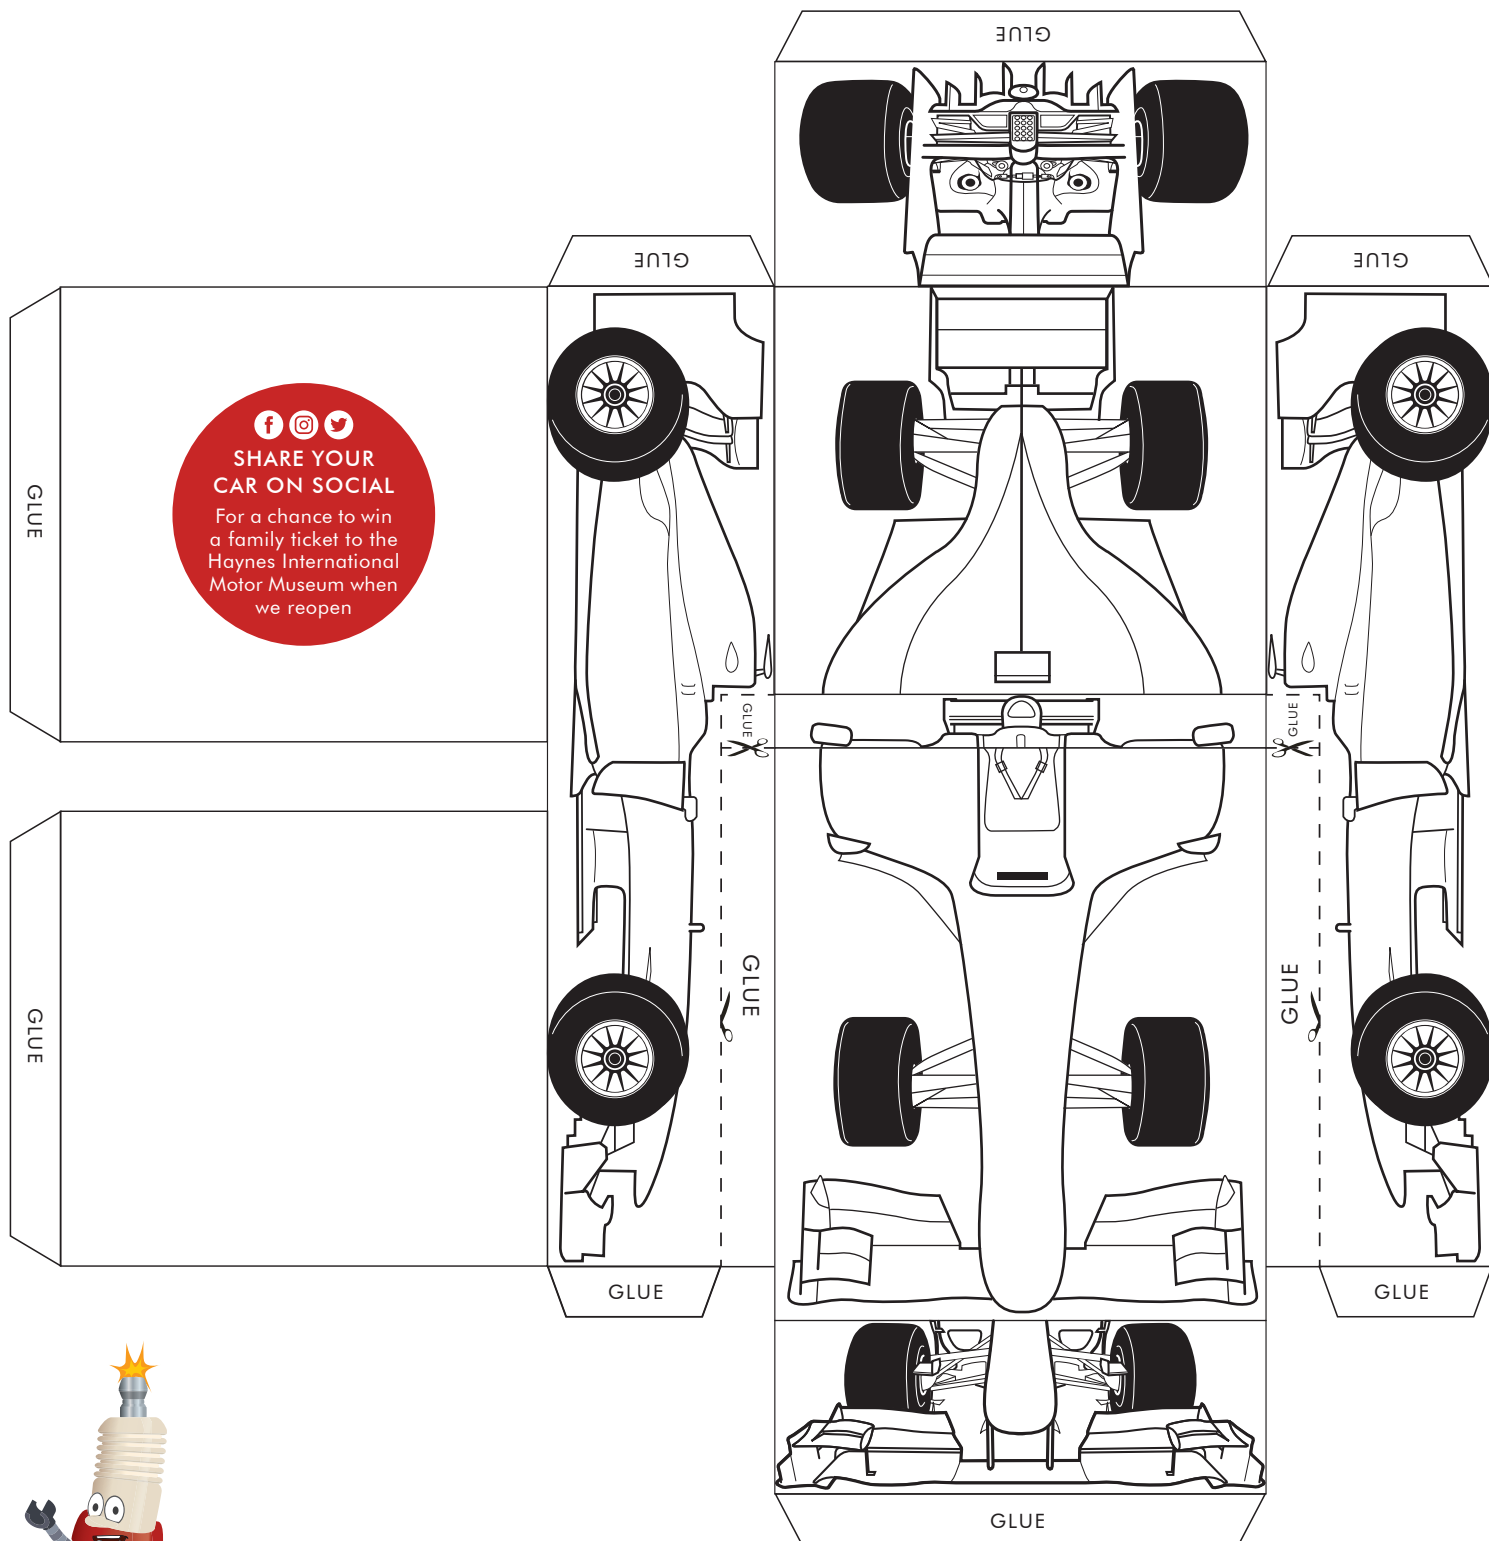

MAKE YOUR OWN CAR COLLECTION

FORMULA 1 CAR

There are several Formula 1 cars in the Museum Collection, including a Michael Schumacher Ferrari.

Designed always with speed and control in mind, in wind tunnels. Formula 1 cars look different to any other car and weigh only around 600 kilos - half the weight of an average family car. But then they are the only car that can fit 1 person, without any luggage!

Make yours look different with some cool graphics of your own.

HOW DID YOU GET ON? Show us your fantastic colouring and design skills

#HaynesAtHome #MuseumFromHome