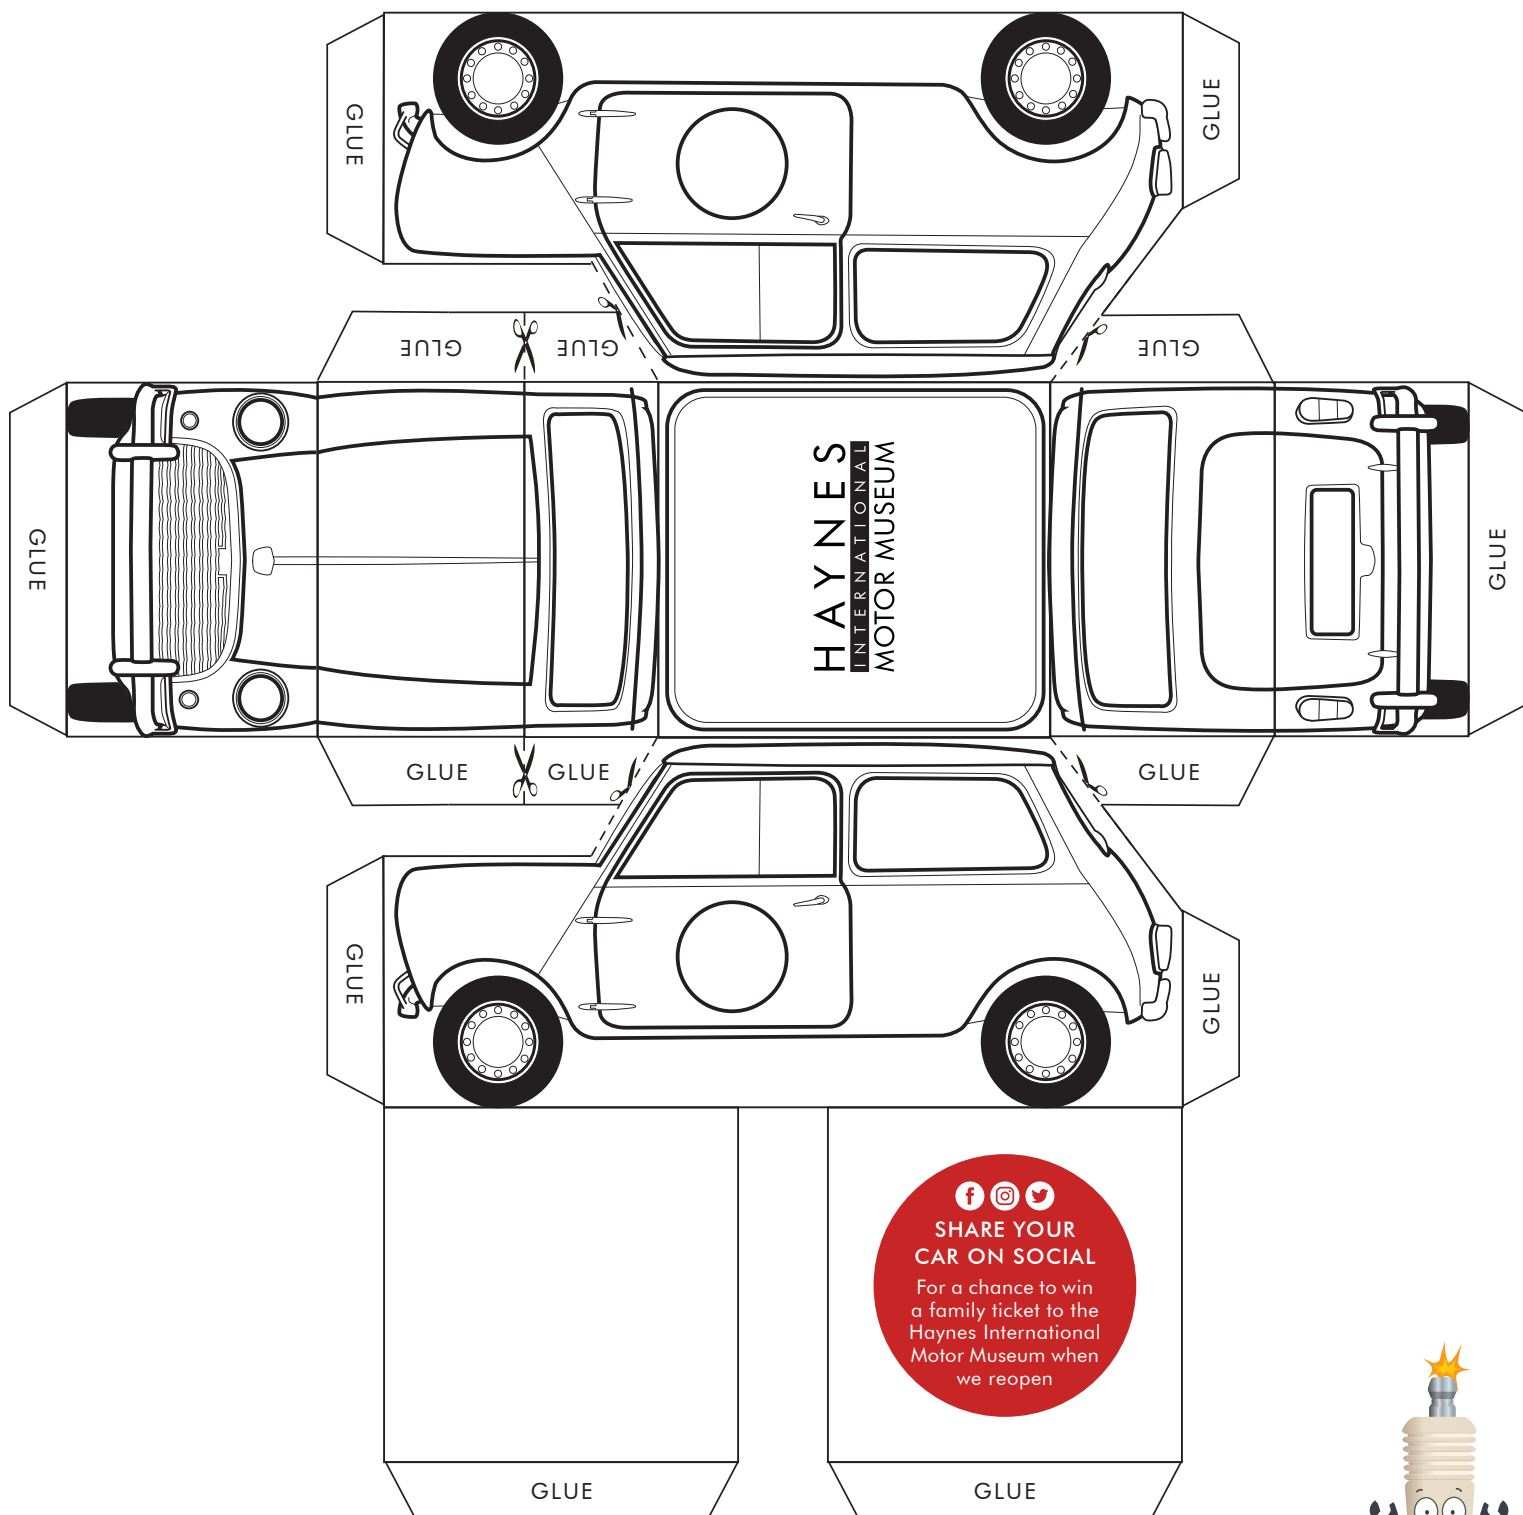

## 1965 MINI COOPER

YEAR: 1965

ENTERED HAYNES COLLECTION: 1995

SPECIAL FEATURES: The simplicity of the engine enabled people to tune their cars for races and rallying.

FUN FACT: In 1999 the Mini was voted the second most influential car of the 20th Century.